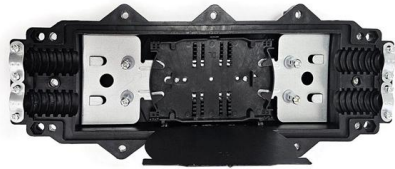

Septic Tank Distribution: All You Need to Know about

The size of a septic distribution box varies depending on the size of the septic system and the number of drainage lines. Typically, distribution boxes are

[Contact Us](#)