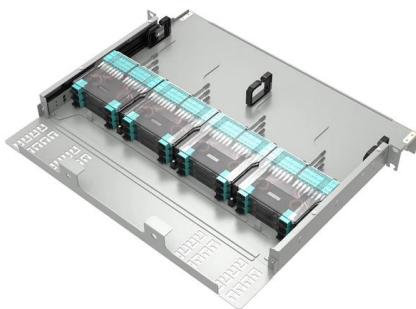

Sinwe YOAN electric magnetic smart intelligent letter box cabinet

Packaging and delivery Packaging Details In carton Sinwe YOAN electric magnetic smart intelligent letter box cabinet express temporary storage cell door lock pick set with 12V/24V Selling Units:

[Contact Us](#)