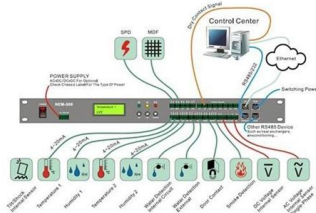

Single-mode optical cable 12-core model

---

premiumline optical cable 12 core

Call Us Category: fiber-optic-cable Tags: premium line, Single Mode Cable, ??? ???? ??? ???? 12 ???, ??? ???? ???? 12 ??? Description Additional information Reviews (0)

[Contact Us](#)

Fiber Optic Cable of Single Mode 12 Core GYTY53

Application: Communication Type: Single-mode Fiber Connection Structure: SC Material Shape: Round Wire Core: 12 Certification: RoHS, CE, ISO9001, CCC

[Contact Us](#)