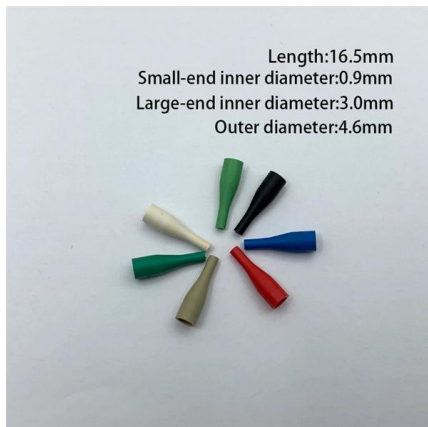

12F, Single Mode, Armoured, Unitube

12 Core Single mode 9/125, Loose Tube jelly filled Cables, Unitube, Single Sheath - Outdoor Armored Cable - ECCS-Corrugated, complying to 9/125 ITU G.652.

[Contact Us](#)

12 Core OS2 9/125 Singlemode Multi-Loose Tube External Fibre Cable

12 Core 9/125 Singlemode MLT Fibre Cable External PE External Only Optical Fibre containing elements laid up around central strength member Gel Filled Water blocked loose tubes Water

[Contact Us](#)

Ribbon Cable, Plenum 12 F, Single-mode (OS2)

These cables consist of 12 to 216 fibers organized into 12-fiber ribbons inside a

[Contact Us](#)