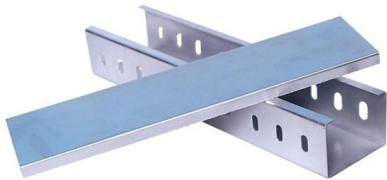

12 Core Single Mode Fiber Optic Cable

HES Brand Fiber Optic Cables HES brand fiber optic cables are designed with high performance and reliability, especially focusing on single mode fiber technology to

[Contact Us](#)