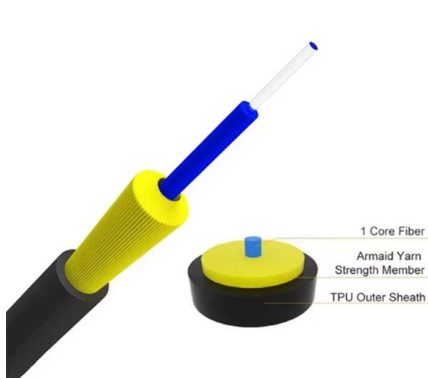

Fiber Optic Cable of Single Mode 12 Core GYTY53

Main products are optical fiber cables, data cables, communications cables etc. Its yearly productive capabilities are 4 million core kilometers, 0.5 million boxes, and 6 million pair kilometers respectively.

[Contact Us](#)