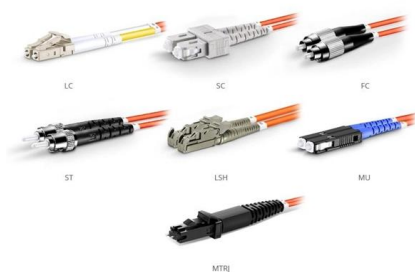

OM1 Fiber Patch Cable Family