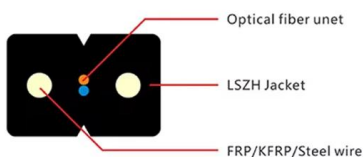

Fiber Optic Patch Cords SC-SC LC-LC Carrier-Grade Single-Mode

Product descriptions from the supplier Report abuse Specification item value Model Number Fiber optic patch cord Type Fiber optic patch cord Place of Origin China Number of Conductors 2 Fiber Type

[Contact Us](#)