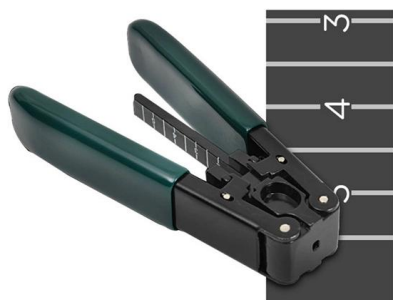

Fiber Optic Cable Color Code: Complete