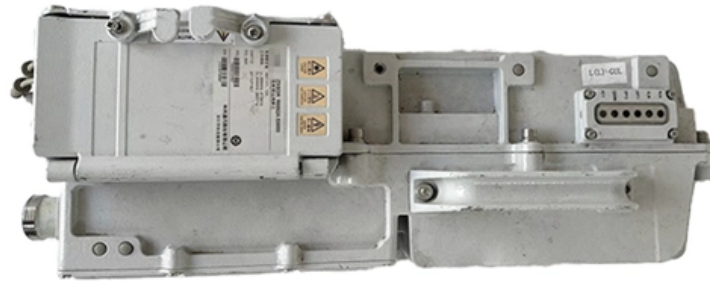

Single-mode fiber optic cable Ic- Ic 20 meters

Single-mode fiber optic cable lc-lc 20 meters

Amazon : Fiber To Ethernet Converter

Single Mode LC Gigabit Fiber Media Converter - Includes LC SFP 20 km (12.42 Miles) LC - to UTP Cat5e Cat6 10/100/1000 RJ-45 - Auto Sensing Gigabit or Fast Ethernet Speed - Jumbo Frame - LLF

[Contact Us](#)

Used 2 PCS 49ft/15m OS2 LC to LC Single Mode Fiber Patch Cable Optic

??49ft/15m 2pack OS2 Fiber Optic Patch Cable?
As AI continues to advance at an unprecedented pace, having reliable and efficient connectivity is crucial.offers a cost-effective solution for your AI

[Contact Us](#)

Fiber Optic Cable Single Mode LC to LC OS2 9/125 Duplex Yellow 10 meter

Cables sells a high performance 10 meter OS2 LC/LC single mode duplex fiber optic patch cable. These 10 m length OS2 cables have a yellow 9/125 micron single mode jacket, LC to LC male

[Contact Us](#)

20M LC-LC Simplex Singlemode Fiber Optic Cable 9/125 Armored

20 Meter Length Singlemode (9/125) Armored LC-LC Simplex Single strand Fiber Optic Cable.

[Contact Us](#)

Fiber Optic Cable, LC/SC, Single Mode, Duplex