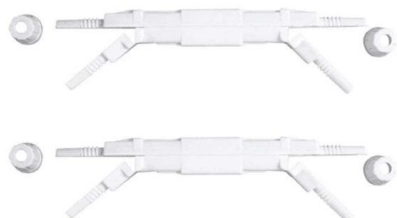

ITPro Today, Network Computing, IoT World Today combine

ITPro Today, Network Computing and IoT World Today have combined with TechTarget . The page you are looking for may no longer exist.

[Contact Us](#)