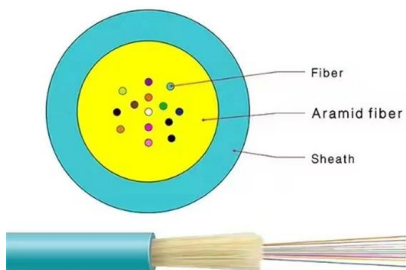

Single Mode Fiber Optic Patch Cables

Also available are single mode patch cables with AR-coated FC/PC or FC/APC connectors for improved fiber-to-free-space coupling, thermally-expanded-core

[Contact Us](#)