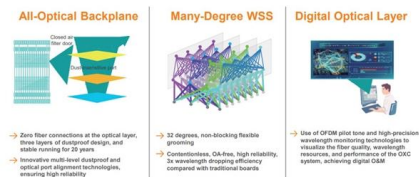

Smart Energy-Saving Aircon Singapore: 2025 Guide to Cut Bills

Electricity bills are rising, and Singapore's hot, humid weather means aircons often run nonstop. Many households are now turning to smarter, energy-saving options. A smart energy-saving aircon

[Contact Us](#)

Singapore Intelligent PDU Market

Innovations in AI-driven analytics, predictive maintenance, and energy optimization are set to revolutionize data center operations, offering substantial cost savings and sustainability benefits.