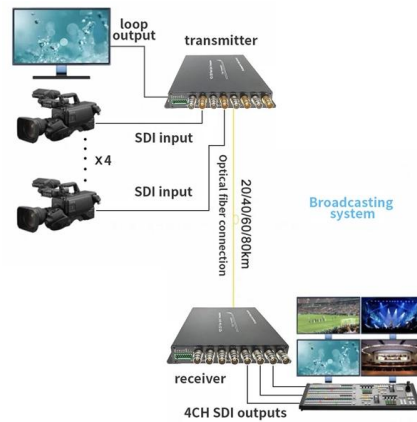

PDU Power Distribution Unit , Vallous International

Smart PDUs provide real-time power monitoring, automated load balancing, and predictive analytics to optimise power use. Businesses adopting IoT-enabled

[Contact Us](#)

Aten PE6216G 16-Port Intelligent Switched OU PDU

The PE6216 eco PDU offers remote power control combined with realtime power measurement - allowing you to control and monitor the power status of devices

[Contact Us](#)

Rack Power Distribution , Schneider Electric Singapore

Best in class intelligent rack power distribution (PDU) with up to 50% more power, twice as many outlets, and a 4-in-1 combination outlet design for fast, flexible deployment in modern data centers.