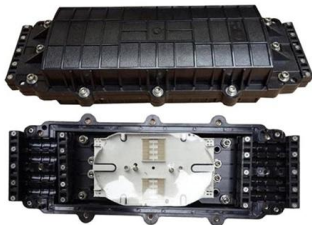

42U 1200 mm Deep Dynamic Rack and Expansion Rack: Installation

This document contains general installation instructions for the IBM® 42U 1200 mm Deep Dynamic Rack and IBM 42U 1200 mm Deep Dynamic Expansion Rack. Always read the documentation that

[Contact Us](#)