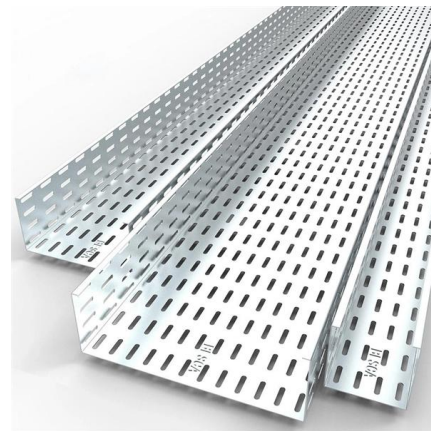

Industrial Cable Management Tray Supplier Singapore

Browse our range of electrical cable management trays of all sizes & types in Singapore. Buy wire mesh trays, steel trays & more. Free next-day delivery.

[Contact Us](#)