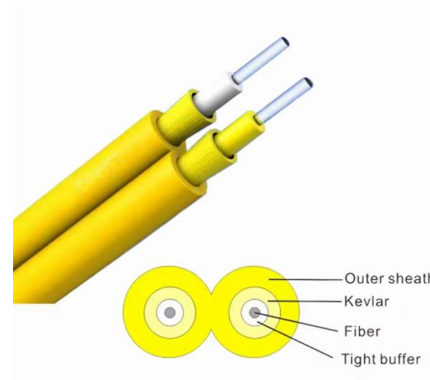

50-piece Fiber Optic Connector Adapter SC/UPC Single-Mode Flange

50-piece Fiber Optic Connector Adapter SC/UPC Single-Mode Flange simplex Coupler (SC 50PCS) : Amazon.ca: Industrial & Scientific Fields with an asterisk * are

[Contact Us](#)

Fiber Optic Adapters Simplex SC Adapters