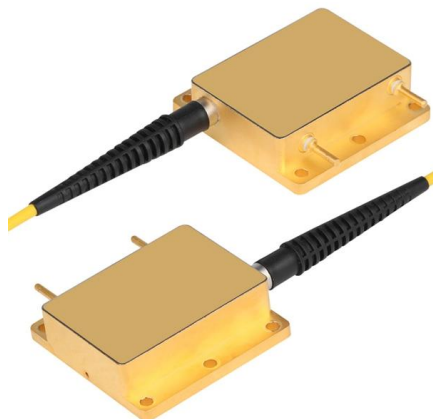

[Contact Us](#)

50-piece Fiber Optic Connector Adapter SC/UPC Single-Mode Flange

50-piece Fiber Optic Connector Adapter SC/UPC Single-Mode Flange simplex Coupler (SC 50PCS) : Amazon.ca: Industrial & Scientific Fields with an asterisk * are

[Contact Us](#)

Fiber Optic Adapters Simplex SC Adapters

Characteristics

There are flanged and flangless versions available with many colours options .Adapters meet the international standards IEC 61754-4 / TIA 604-3 and are naturally RoHS/REACH compliant.SC

[Contact Us](#)

Fiber Optic Connectors & Ceramic Ferrules , SC, LC, FC, ST, MPO

High-precision Fiber Optic Connectors and Zirconia Ceramic Ferrules for superior network termination. Shop widely used types (SC, LC, FC, ST) and termination kits suitable for Single-mode and Multi

[Contact Us](#)

FC/APC to FC/APC Simplex OS2 Single Mode Square Solid Type

With high-precision components and tool-less design, the adapters allow two devices to communicate from a distance through a direct connection with the fibre optic line.