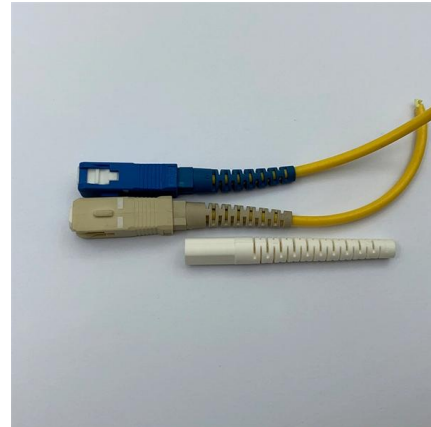

[Contact Us](#)

50-piece Fiber Optic Connector Adapter SC/UPC Single-Mode Flange

50-piece Fiber Optic Connector Adapter SC/UPC Single-Mode Flange simplex Coupler (SC 50PCS) : Amazon.ca: Industrial & Scientific Fields with an asterisk * are

[Contact Us](#)

Fiber Optic Adapters Simplex SC Adapters

Characteristics

There are flanged and flangless versions available with many colours options .Adapters meet the international standards IEC 61754-4 / TIA 604-3 and are naturally RoHS/REACH compliant.SC

[Contact Us](#)

Fiber Optic Connectors & Ceramic Ferrules , SC, LC, FC, ST, MPO

High-precision Fiber Optic Connectors and Zirconia Ceramic Ferrules for superior network termination. Shop widely used types (SC, LC, FC, ST) and termination kits suitable for Single-mode and Multi