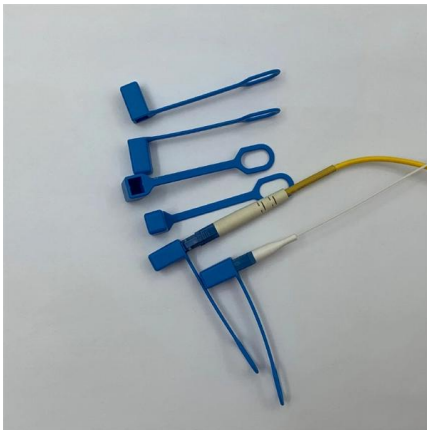

Amazon .uk: Surface Mounted Cable Trays

Under Desk Cable Management Tray, Metal Cable Management, No-Drill Mesh Wire Organiser with Clamp, Wire Holder Side Opening Design, Cable Tidy Basket, for Office and Home-Design2

[Contact Us](#)

Guide to cable support systems

The systems are suspended from the ceiling with threaded rods, stand-off brackets allow raised floor mounting of cable trays, ladders and mesh cable trays. The universal systems comprise ceiling

[Contact Us](#)

CABLE TRAY SYSTEMS GUIDE

Material: Side Rails: Fitting side rails are I-beams with overall dimensions similar to straight tray sections. Rungs and Bottoms: Rung and Bottom designs are identical to similar straight cable tray

[Contact Us](#)