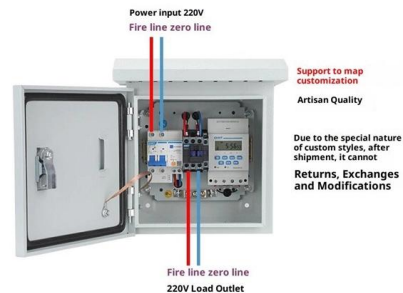

Cable Tray Brackets & Hangers

Direct Channel offers a comprehensive selection of Cable Tray Brackets and Hangers, designed to provide robust support and efficient installation for various cable management systems.

[Contact Us](#)

Product Wiring Diagram

Cable Tray Accessories, Cable Tray Hangers & Support , RS

These fittings are used in conjunction with cable trays to support cables in ventilation holes, assist with directional change of piping systems, and aid cable channelling around obstacles.

[Contact Us](#)

Cable tray support, Cable tray bracket

Find your cable tray support easily amongst the 28 products from the leading brands (Ebo Systems, Electric Power Engineering, VALDINOX,) on DirectIndustry, the industry specialist for your

[Contact Us](#)