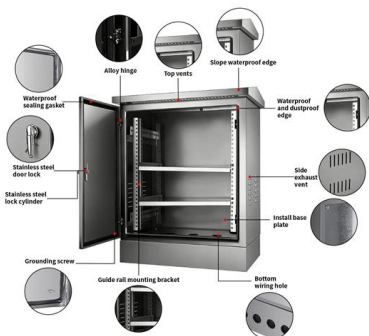

Choose from our selection of cable tray mounting brackets in a wide range of styles and sizes. Same and Next Day Delivery.

[Contact Us](#)