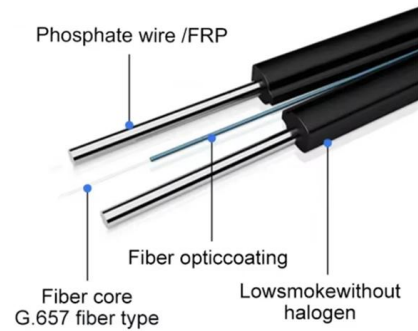

The Cable Tray T-Joint is a durable and versatile accessory designed to connect cable trays at a 90-degree angle, allowing for organized and efficient routing of

[Contact Us](#)

What is a Vertical Cable Tray?

What is a vertical cable tray? This guide explains its types (ladder, solid-bottom), benefits for safety & organization, and key applications in data

[Contact Us](#)

GUIDE CABLE TRAYS TECHNICAL

In accordance with its continuous improvement policy, Legrand reserves the right to change the specifications and illustrations without notice. All illustrations, descriptions and technical information