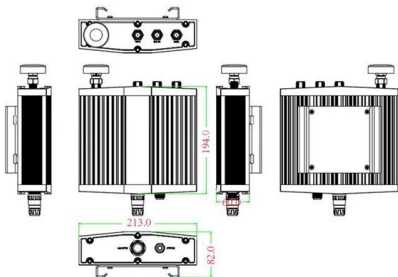

Mechanical drawing