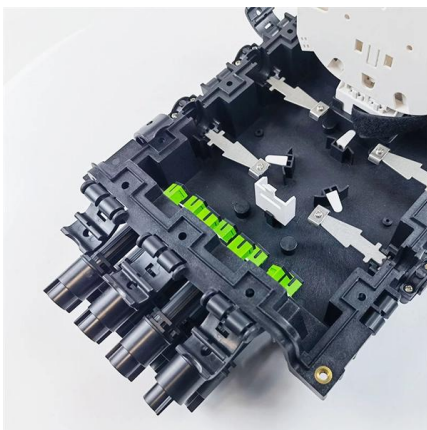

Fiber Distribution Cabinet

Fiber Distribution Cabinet Overview: This product is designed for the connection between the Optical fiber cable and the main points, and it is a kind of port device. It has the function of direct or indirect

[Contact Us](#)