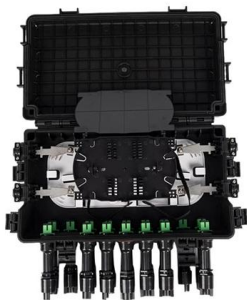

A Comprehensive Review on Supply Modulators and Control

Request PDF , A Comprehensive Review on Supply Modulators and Control Strategies for Envelope Tracking RF Power Amplifiers in Mobile Communication , To meet the ever increasing

[Contact Us](#)

Telecom Cabinet Communication Power + Supercapacitor: Buffer

Telecom Power Systems with supercapacitor buffer-release mechanisms deliver instant energy for high-power surges, protecting equipment and ensuring network reliability.

[Contact Us](#)

Outside Plant Enclosures (OSP) , Moore

Moore has an extensive line of Outside Plant Enclosures including Ground Mount and Pole Mount Power Supply, Power Node, Node Cabinets and Environmental

[Contact Us](#)

Discussion on the Management of Special Power Supply System for Power

On the other hand, it needs to continuously strengthen the operation and maintenance management of the communication power supply, effectively eliminate weak links in the operation

[Contact Us](#)