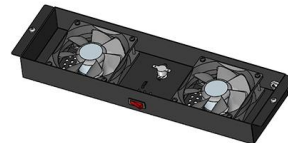

[Contact Us](#)

GELRHONR FTTH Fiber Panel Box Enclosure, 2 Core

The FTTH fiber panel box provides superior protection as the main function of the

[Contact Us](#)

Optical Terminal Box, OTB 2 Cores ABS lighter weight

YOTB-2A Optical Terminal Box, also known as OTB, is used as a termination point for the feeder cable to connect with the drop cable in the FTTX communication network system.

[Contact Us](#)

Access Terminal Box-2-core-D