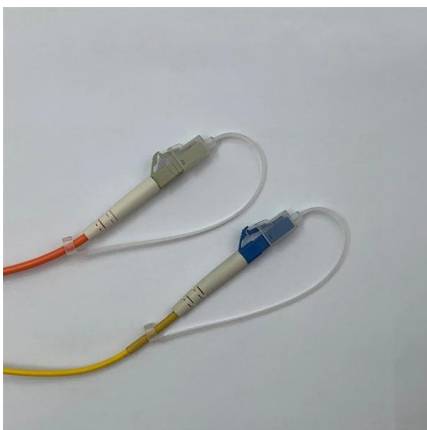

Factory Supply 48 Cores ABS FTTH Fiber Optic

OTB-P027 is a fiber optic terminal box that has two side doors for loading fiber optic splitter & fiber optic adapter, fiber splicing and fiber distribution.

[Contact Us](#)