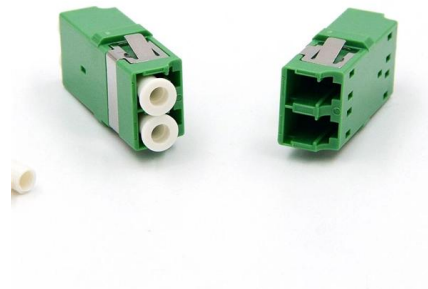

Fibre & Câblage Dakar , matériels réseau Informatique

Distribution location et vente de matériel et équipements fibres optiques pour le Sénégal.

[Contact Us](#)