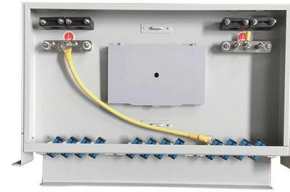

Durable FTTH Terminal Box , Fiber Termination

FTTH Termination Box available for the distribution and terminal connection for various kinds of optical fiber system, Some are used for indoor cabling and others

[Contact Us](#)

Indoor FTTH Fiber Optic Termination box With 2 SC

The 2 port surface mount fiber enclosure serves as termination point designed to

[Contact Us](#)

12 Cores Rack Mounted Fiber Optic Terminal Box As

Buy high quality 12 Cores Rack Mounted Fiber Optic Terminal Box As distribution box FS-JJ/SC24-12C cables management from China Fiber Termination Box supplier with free shipping to worldwide and

[Contact Us](#)