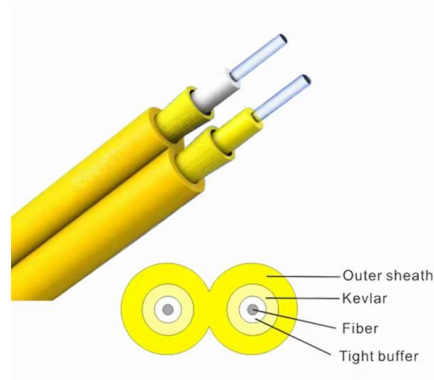

Senegal Optical Cable Terminal Box 2 Cores

Overview

The 2 port surface mount fiber enclosure serves as termination point designed to joint drop cable and pigtail in home or office for wall mout or suface mount installation. Access Terminal Box, also known as a fiber optic wall outlet or fiber wall socket, is a critical component of modern optical networks. Of Adapters & Splitters The telecommunication network, metropolitan area network, optical fiber communication system. FTTH Box Our terminal box is available for the distribution and terminal connection for various kinds of optical fiber system, especially suitable for mini-network terminal distribution, in which the optical cables, patch cores or pigtails are connected.

[Contact Us](#)

2 Port Fiber Optic Terminal Box 2 Core For LC SC

It can be used to protect the connection between cable and pigtail and optic fiber terminations in the optic access network. It can be wall mounting or pole

[Contact Us](#)

24 Core FTTX Fiber Optic Terminal Box

Fiber optic termination box is available for the distribution and terminal connection of various kinds of optical fiber system, especially suitable for network terminal

[Contact Us](#)

12 Port Fiber Access Terminal Box with 2 Cable Inlet For

The 2 ports fiber optic junction box allows max 12 cores splicing and 1x8 splitting, Widely used in residential, business buildings for cable distribution.