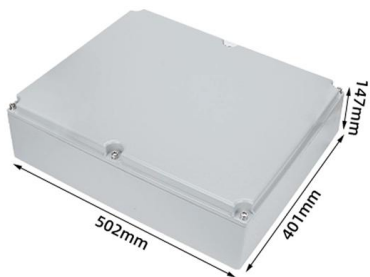

[Contact Us](#)

Cable Tray Systems -- Ladder, Ventilated, Aluminum

TechLine Mfg. offers Snap Track, an innovative channel type cable tray that is UL classified with patented push-pin assembly. Request a quote today!