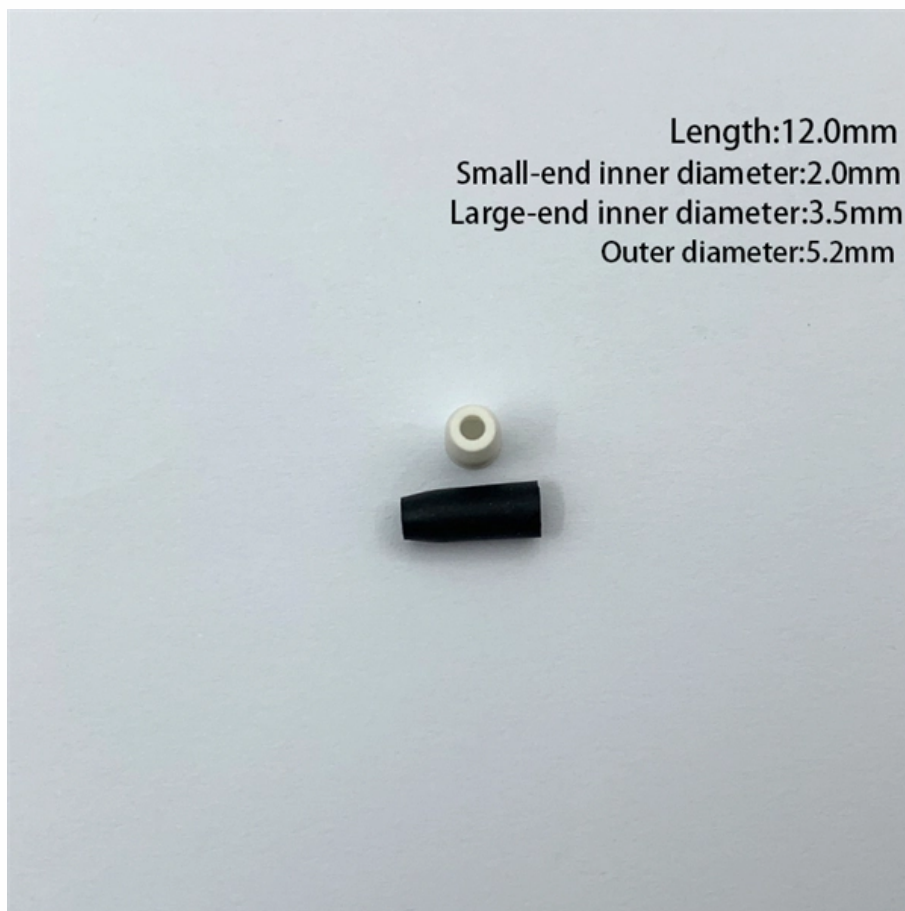

Second Bridge Protective Frame

Overview

The development of different types of crashworthy devices that can alleviate the damage of bridge piers under vehicle collisions has attracted the attention of many researchers.