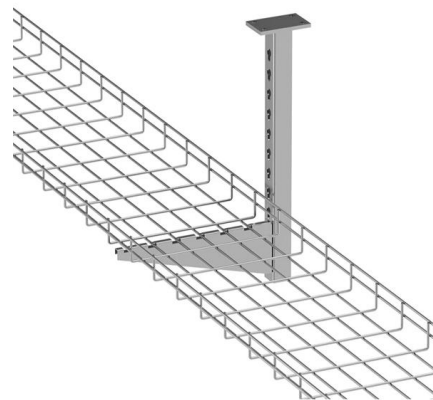

Temporary edge protection for bridge construction

Edge protection for bridges SafetyRespect saves lives with fall protection installed on several bridges being built around Europe and North

[Contact Us](#)