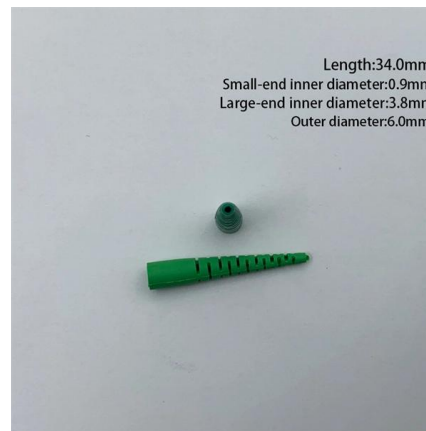

7 Protective Frame Tapes Ridden & Rated

Colin Meagher takes a look at a variety of protective films and tapes that can be purchased to protect your bike.

[Contact Us](#)