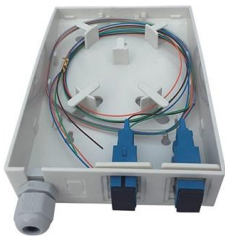

SC Adapter , IEC Fiber Interface with High Precision

The SC adapter by DIAMOND SA provides a high-precision, IEC-compliant fiber optic interface with reliable alignment and low insertion loss. Designed for

[Contact Us](#)

Part no. FAD-SC-SC-XPC-XX

Part no. FAD-SC-SC-XPC-XX SC-SC Adapter, Simplex PRODUCT DESCRIPTION o Hyperline offers an assortment of fiber optic adapters for all popular connector types: SC, LC, ST, and FC. Adapters are

[Contact Us](#)

SC Adapters Fiber Optic Connectors - Mouser

SC Adapters Fiber Optic Connectors are available at Mouser Electronics. Mouser offers inventory, pricing, & datasheets for SC Adapters Fiber Optic Connectors.

[Contact Us](#)