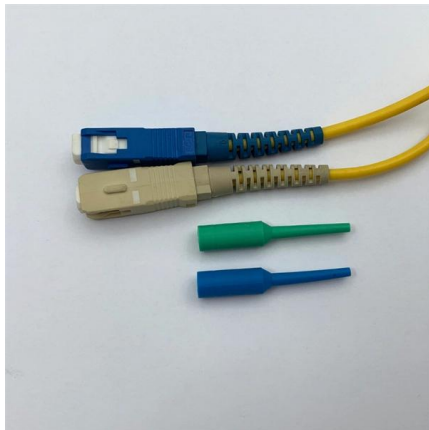

ScaleFibre Europe , SC Adapter

Automatic-shutter SC fibre adapters with ceramic alignment sleeves for low-loss simplex or duplex connections in single-mode and multi-mode environments.

[Contact Us](#)

Fiber Optic Adapter Complete Guide: ST, SC, LC, FC

Discover the complete guide to fiber optic adapters. Learn differences between ST, SC, LC, FC connectors how to choose right fiber optic adapter for

[Contact Us](#)

Contact Us

For datasheets, pricing, or custom fiber access solutions, please visit:
<https://frindel.es>