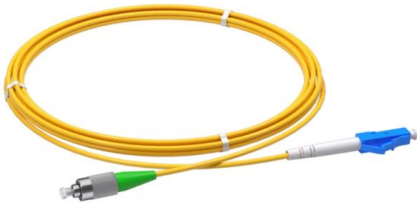

[Contact Us](#)

ScaleFibre Europe , SC Adapter

Automatic-shutter SC fibre adapters with ceramic alignment sleeves for low-loss simplex or duplex connections in single-mode and multi-mode environments.

[Contact Us](#)

Buy ST

The ST - SC Duplex Multimode Fibre Adapter allows you to seamlessly connect two fiber optic cables with different connector types: ST on one end and SC on the other.

[Contact Us](#)

Cleerline Fiber Optic Simplex Feedthrough Adapter , Snap One