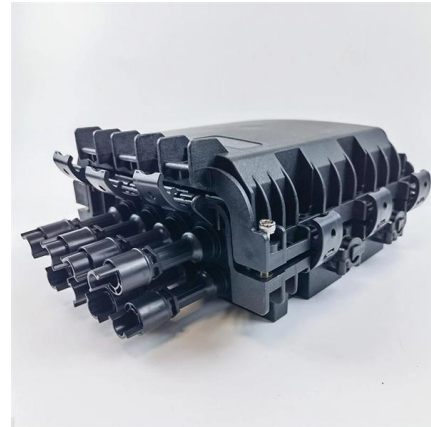

CERRXIAN Glasfaser-Adapter, SC-Buchse auf SC

Zwischen den APC Glasfaserkabeln werden durch eine SC auf SC APC Glasfaseradapterhülse durch den inneren Adapter der Öffnung verbunden oder

[Contact Us](#)