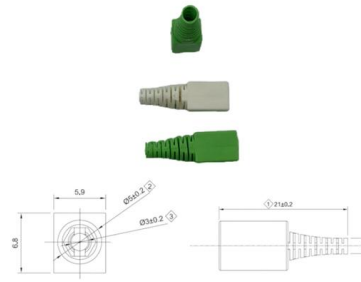

America Box Solutions :: About Us Samoa

About Us Welcome to America Box Solutions, a trusted supplier of shipping containers across the United States. We specialize in offering a complete range of containers, from compact 20ft units to

[Contact Us](#)

Wholesale Steel from Supplier , Samoa

We are a Steel supplier in the Samoa, providing a variety of Steel, if you are interested in the wholesale price of Steel in the Samoa, please contact us.

[Contact Us](#)