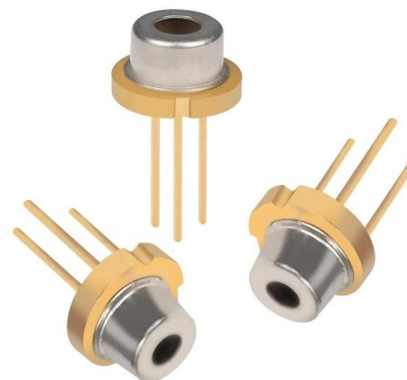

Warehouse, Packaging and Distribution Companies in Samoa

Search the Freightnet Directory for Warehouse, Packaging and Distribution Companies in Samoa who can help with your freight shipping requirements. Find Warehouse, Packaging and Distribution

[Contact Us](#)