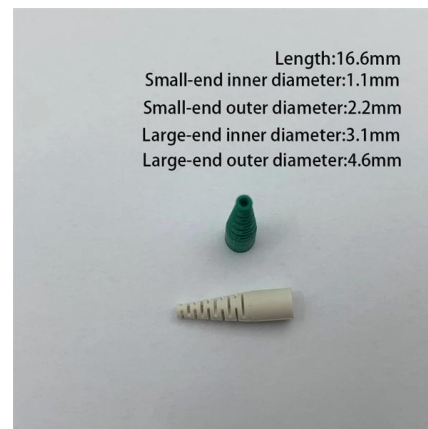

Contacts

Contacts Postal Address The Chief Executive Officer Ministry of Works, Transport & Infrastructure P.O. Private Bag Apia SAMOA

[Contact Us](#)