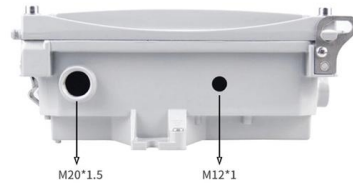

Best practice guide to cable ladder and cable tray

Cable ladder and cable tray systems The following recommendations are intended to be a practical guide to ensure the safe and proper installation of

[Contact Us](#)

How to make wall support and ground installation for

Cable tray ends are attached to the wall/floor with two RÄF end brackets. End brackets are attached to the cable tray with the included screw

[Contact Us](#)

Snake Tray® 201 Series Mounting Brackets

What's Special Allows Snake Tray® 201 Series systems to be mounted either in raised access flooring, along walls, or on top of racks/ cabinets. All of the

[Contact Us](#)