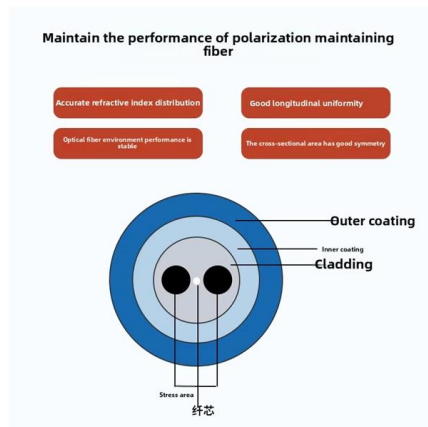

Best practice guide to cable ladder and cable tray

Cable ladder and cable tray systems The following recommendations are intended to be a practical guide to ensure the safe and proper installation of

[Contact Us](#)

How to make wall support and ground installation for

Cable tray ends are attached to the wall/floor with two RÄF end brackets. End brackets are attached to the cable tray with the included screw

[Contact Us](#)

Snake Tray® 201 Series Mounting Brackets

What's Special Allows Snake Tray® 201 Series systems to be mounted either in raised access flooring, along walls, or on top of racks/ cabinets. All of the

[Contact Us](#)