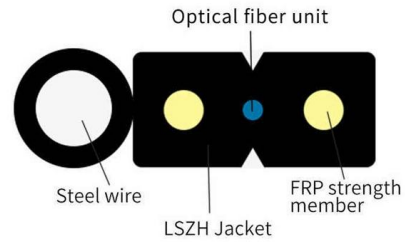

Business , Palau National Communications Corporation

The Palau National Communications Corporation (PNCC) is Palau's national telecommunications operator. We support a comprehensive suite of services

[Contact Us](#)

Ordering information

NO.	1	2	3	4	5	6
Model	SP2402	SP2402	SP2404	SP2401	SP2402	SP2404
Product name	Patch Panel	Patch Panel	Patch Panel	Patch Panel	Patch Panel	Patch Panel
Illustration						
HU	1	2	4	1	2	4
Maximum number of ports	144	288	576	144	288	576
Product size (including modules and cables)	482.0*302*74 mm	482.0*302*74 mm	482.0*302*77 mm	482.0*302*74 mm	482.0*302*74 mm	482.0*302*77 mm
Standard color code	RAL9005	RAL9005	RAL9005	RAL9005	RAL9005	RAL9005
Inventory	2	2	2	2	2	2

About Us , Palau National Communications Corporation

The Palau National Communications Corporation (PNCC) is the leading provider of telecommunications services in the Republic of Palau. With a deep-rooted commitment to fostering connection, we have

[Contact Us](#)

Palau Business Directory , Palau Yellow Pages

About Palau The Republic of Palau with its main island Babeldaob (Babelthuap), is an island nation in the northern Pacific Ocean, located some 700 km east of the Philippines, perched on the Kyushu

[Contact Us](#)