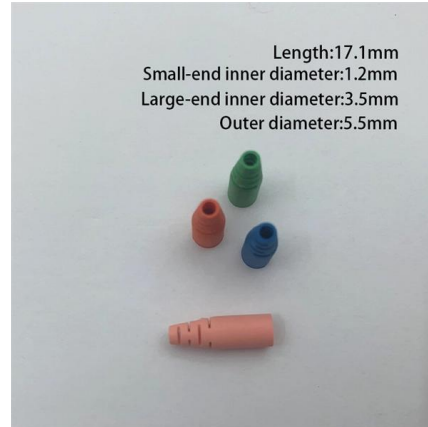

19" Network Cabinet PRO, 800x1000 mm,

19" network cabinet according to DIN41494Steel sheet housing with screwed frame, completely pre-assembled, self-ventilated, dismountableInside front and rear 4 x

[Contact Us](#)

STANDARD Series Wall cabinets. Heights: 4U, 6U, 9U,

19" network wall cabinets with front glass doors. The cabinet structure is dismantable, so you can choose an assembled or unassembled cabinet. Cabinet

[Contact Us](#)