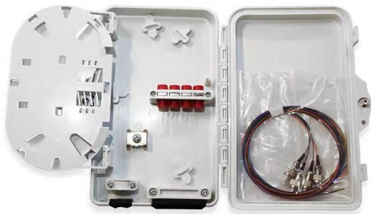

RackyRax 800mm x 800mm Data Cabinet , 800mm x

The robust design makes them suitable for use in IT departments and offices. The cabinets are available in various configurations and are supplied fully assembled.

[Contact Us](#)

Good 800mm Depth Dustproof 12 Folded Section Network Cabinet

Good 800mm Depth Dustproof 12 Folded Section Network Cabinet with Load Capacity 1600kg, Find Details and Price about Network Cabinet Data Center from Good 800mm Depth Dustproof 12 Folded

[Contact Us](#)

Wideband 12RU 600mm Wide x 800mm Deep Free

Part Number : CB12FS68BK Wideband 12RU Free Standing Server Rack Data Cabinet: Optimal Space & Performance
Product Description Introducing the

[Contact Us](#)