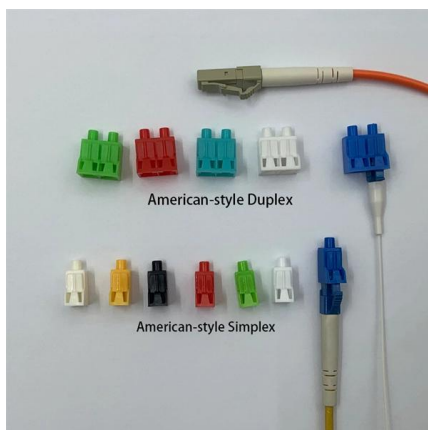

19" Network Cabinet PRO, 800x1000 mm,

19" network cabinet according to DIN41494Steel sheet housing with screwed frame, completely pre-assembled, self-ventilated, dismountableInside front and rear 4 x

[Contact Us](#)

STANDARD Series Wall cabinets. Heights: 4U, 6U, 9U,

19" network wall cabinets with front glass doors. The cabinet structure is dismantable, so you can choose an assembled or unassembled cabinet. Cabinet

[Contact Us](#)

9U Free Standing Data Cabinet 800mm Wide 800mm Deep

The FS9-8-8 9U Free Standing Data Cabinets 800 Wide 800 Deep is a 9U high, 800mm wide and 800mm deep free standing cabinet from Server Room Environments for use in computer rooms and

[Contact Us](#)

RackRax 800mm x 800mm Data Cabinet , 800mm x

The cabinet frameworks are finished in black with a lockable front door. These 19" Floor Standing Cabinets incorporate the essential features for data

[Contact Us](#)