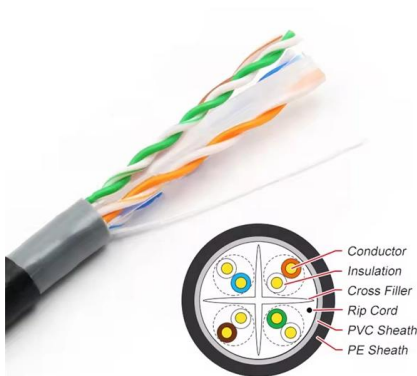

Server Cabinet Buyers Guide , FAQs , Server Room Environments

The reason for this is that each cabinet has a maximum internal depth. Within this depth the vertical pillars can be moved to accommodate shorter depths. Standard depths include: 600mm, 800mm,

[Contact Us](#)