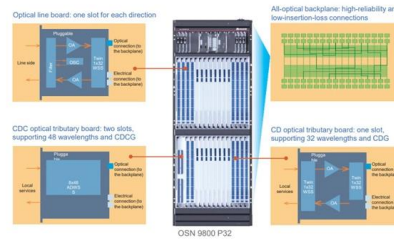

SSC Series Full Gigabit POE Switch 4/6/8/16/24 Port 1000mbps For

Buy SSC Series Full Gigabit POE Switch 4/6/8/16/24 Port 1000mbps For IP Camera/Wireless AP Switch Gigabit SFP SSC-GPOE204 from Walmart Canada. Shop for more Network Switches available

[Contact Us](#)

STEAMEMO SSC series Full Gigabit AI PoE Switch 48V

Plug Type : EU Plug Switch Type : Gigabit Switch
Number of Interfaces : 7 VLAN : YES Package :
Yes Certification : CE,FCC Transmission Rate :
10/100/1000Mbps

[Contact Us](#)

Amazon : Y0S3QZ1 Full Gigabit POE Switch 4/6/8/16/24 Port

Y0S3QZ1 Full Gigabit POE Switch 4/6/8/16/24 Port 1000mbps for IP Camera/Wireless AP Switch Gigabit SFP (SSC-POE308G)

[Contact Us](#)