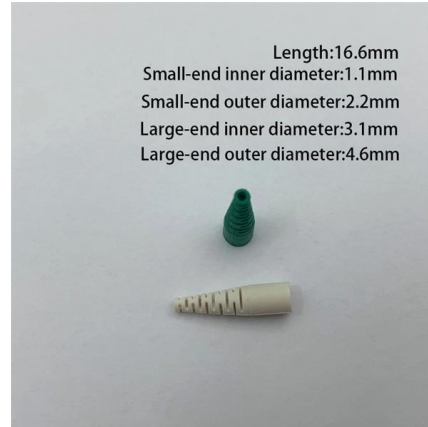

SonicWall Switch 02-SSC-2468 24-Port Gigabit Ethernet

New SonicWall Switch 02-SSC-2468 24-Port Gigabit Ethernet PoE Switch. Free Shipping on purchases $500+. Click now to learn more.

[Contact Us](#)

SSC Tech AI Series 100M Ethernet PoE Switch User Manual

User manual for the SSC Tech AI Series 100M Ethernet PoE Switch, covering features, product display, application, FAQs, company profile, quality assurance, and services.

[Contact Us](#)

Amazon : EGJAEXPI Full Gigabit 8-Port PoE Switch 48V Built-in

Full Gigabit 8-Port PoE Switch 48V Built-in Power Supply 120W Ethernet Switch Network for IP Cameras, SSC-GPOE408

[Contact Us](#)

24-Port Gigabit Ethernet Unmanaged PoE+ Essentials

16 PoE+ ports with 190W power budget. Unmanaged Essentials Switches are easy, reliable, and affordable network connectivity for home and small offices. Providing

[Contact Us](#)