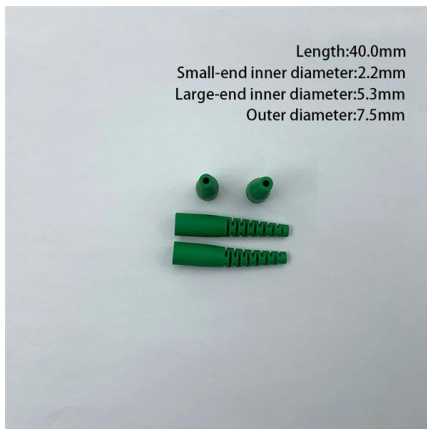

Fiber-optic cable

A TOSLINK optical fiber cable with a clear jacket. These cables are used mainly for digital audio connections between devices. A fiber-optic cable, also known as an

[Contact Us](#)

A Breakdown of Fiber Optic Patch Connectors and Their

You have to terminate it somehow (connector, patch panel, etc.) in order to get from A to B and be mindful of the rather strict length limitations.

[Contact Us](#)

Fiber Optic Patch Cord Types

Learn about fiber optic patch cord types--MPO, LC, SC, FC, ST--plus key features and uses to optimize your network setup. A detailed guide

[Contact Us](#)