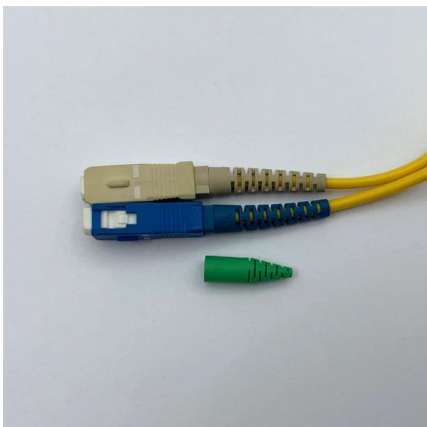

[Contact Us](#)

**Fujikura 99R Mass Fusion Splicer Kit Set for Ribbon Fiber**

Fujikura 99R Mass Fusion Splicer Kit Set for Ribbon Fiber Part# FSM-99R12-GO4KIT-A

[Contact Us](#)

**UTYDPLKHG 20 Pcs SC UPC Single Mode Fiber Optic Fusion**

About this item Ultra-Fast Splicing: This SC UPC single mode fiber optic fusion connector uses a hot melt design that completes splicing in just 90 seconds without on-site grinding, making field

[Contact Us](#)