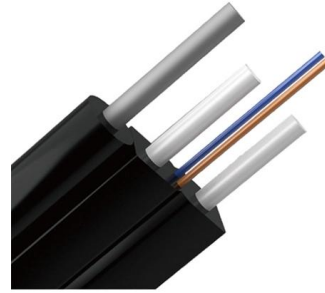

### SPLCS-2VL , SDX Splice Module , Leviton Network

SDX Pigtail Fusion Fiber Splice Module pre-loaded with duplex Shuttered LC adapters (Green) and 12-fiber OS2 LC/APC individual pigtails. Includes heat

### Fusion Splice-On Fiber Optic Connectors

Single Fiber Splice-On Connectors enable rapid deployment of high performance field terminations for today's Enterprise and Data Center applications.

[Contact Us](#)