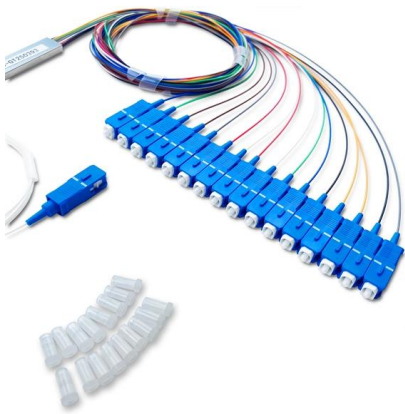

SC/APC Singlemode 900um Splice-On Connector , Fibertronics, Inc.

The Splice-On Connector provides fast, reliable fusion splicing connectivity to the local area networks and offers flexibility for repair or restoration of connections.

[Contact Us](#)

Single Port SC Duplex FTTH Outlet, Dual Layer Surface

the 115*86*22.5mm surface mount fiber wall outlet box with 1 port which can accommodate 1 sc duplex adapter for 2 cores termination and splice

[Contact Us](#)

FuseLite® Connectors SC Single-mode (OS2) APC

Available in SC, LC, FC, and ST® Compatible, the FuseLite® Connector provides a reliable connectivity option for applications where fusion splicing may be preferred, such as reflectance-sensitive

[Contact Us](#)