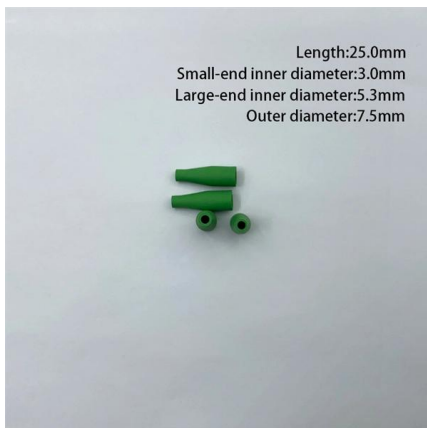

FASTSPLICE(TM) Fusion Splice-On Fiber Connectors

Leviton offers a full range of fusion fiber splicing solutions, including fiber splice modules in our popular HDX and SDX fiber optic patching footprints, and new FASTSPLICE Splice-On Fiber Connectors in

[Contact Us](#)