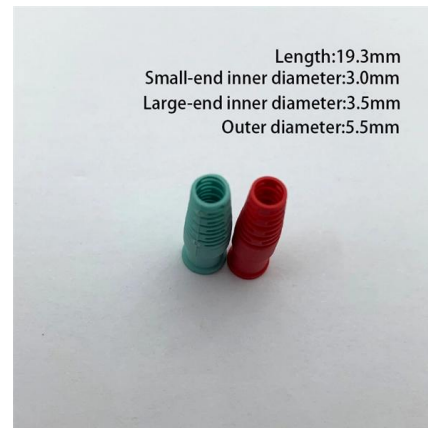

SC Fiber Optic Patch Panel Kit

Fiber Optic Patch Cables Selection Page , Shop Now

We carry a wide range of TAA-Compliant Fiber Optic Patch Cables. Find various glass types, lengths, and connectors available on our website.

[Contact Us](#)

Fibre Patch Panels , Buy Online LC, SC & FC Fibre

Buy fibre optic patch panels online at Netceed UK, a wide range of SC, LC and FC fibre optic patch panels are available for next day delivery.

[Contact Us](#)

SC Fibre Patch Panel , Fibre Patch Panels

The panels are manufactured from mild steel and are finished in a black powder coating. The panels feature fully adjustable mounting brackets, numbered adaptor ports and a range of panel knock-outs

[Contact Us](#)