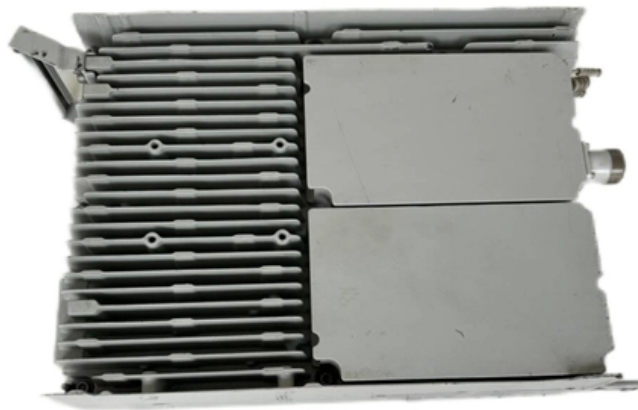

SC Fiber Optic Patch Panel Kit

SC Fiber Optic Patch Panel Kit

Fiber Optic Patch Cables Selection Page , Shop Now

We carry a wide range of TAA-Compliant Fiber Optic Patch Cables. Find various glass types, lengths, and connectors available on our website.

[Contact Us](#)

SC Fibre Patch Panel , Fibre Patch Panels

The panels are manufactured from mild steel and are finished in a black powder coating. The panels feature fully adjustable mounting brackets, numbered adaptor ports and a range of panel knock-outs