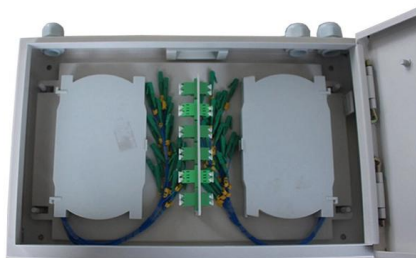

Amazon : Fiber Patch Panel

Explore fiber patch panels for network infrastructure. Find LC, SC, and ST connector options for your telecommunications or data center needs.

[Contact Us](#)

HellermannTyton FLCXXS2-LCLCDY-01.0M 1m LC to LC Duplex

The HellermannTyton OS2 singlemode duplex fibre patch lead is designed for long-distance optical connectivity in structured fibre networks. Built with 9/125µm OS2 singlemode fibre, it supports stable,

[Contact Us](#)

Fiber Optic Cable vs Patch Cord vs Pigtail - Complete

When you build or upgrade a fiber network, the same four words pop up everywhere-- fiber optic (bare fiber), pigtail, patch cord, optical cable. They're

[Contact Us](#)

1U 24 Ports SC SX/LC DX Sliding Patch Panel

Nexconec sliding patch panel accepts 24 adapters SC Simplex or LC Duplex within 1U space. The panel can be pre-loaded completely with the required adapters or

[Contact Us](#)