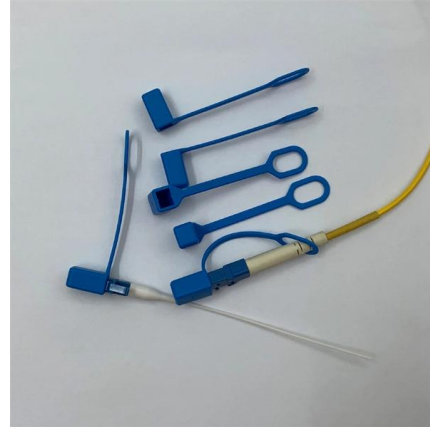

Fiber Optic Panels

Our fiber patch panel offers options for flexible cable management and seamless integration with various cassettes and fiber optic accessories.

[Contact Us](#)