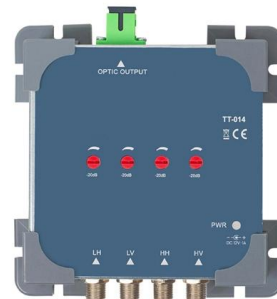

Ethernet Cables Wi-Fi Antennas Amplifiers Adapters

Fiber Optic Firewire/DIN/SCSI/SATA IEEE-488 GPIB IoT Lightning/Surge Protectors Patch Panels/Racks Power Over Ethernet Power Products RF Filters/Splitters

[Contact Us](#)