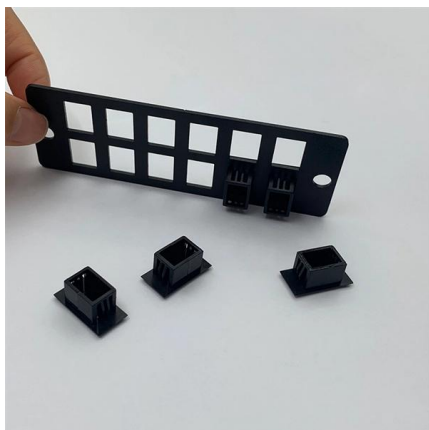

4 Port SC Fiber Termination Box, 4 Cores Splice

The 4 port FTTH termination box is a professional enclosure designed to provide

[Contact Us](#)

Fiber Patch Panel 4 Ports Installed 4 Core SC/UPC

Fiber Patch Panel 4 Ports Installed 4 Core SC/UPC Coupler with Pigtail terminal

[Contact Us](#)