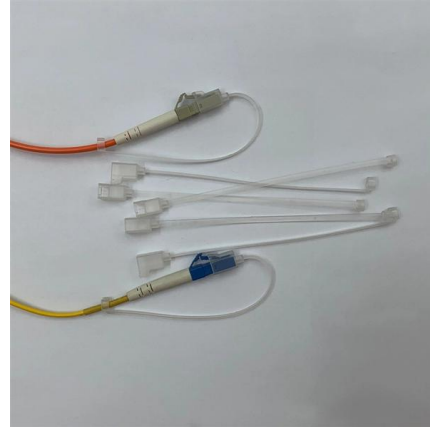

LC SC FC Armored Cable Fibras Ópticas Internet, 4 Cores, 6 Cores, 8 Cores

LC SC FC armored fiber optic cable for reliable internet connectivity Available in 4, 6, and 8 core configurations to suit various installation needs Single mode patch cord designed for applications,

[Contact Us](#)

fiber optic patch cord specifications

SC To FC 9/125 Simplex OFNR Riser Single Mode Fiber Optic Patch Cord 1ief Introduction: Geehe Fiber Optic Patch Cord LC to FC, Singlemode 9/125 um core, simplex, zipcord style, SC/APC to

[Contact Us](#)

Single Mode Fiber Optic Patch Cables

In addition to our stocked single mode patch cables, we offer a custom fiber optic patch cable service with many options eligible for same-day shipment. Please

[Contact Us](#)