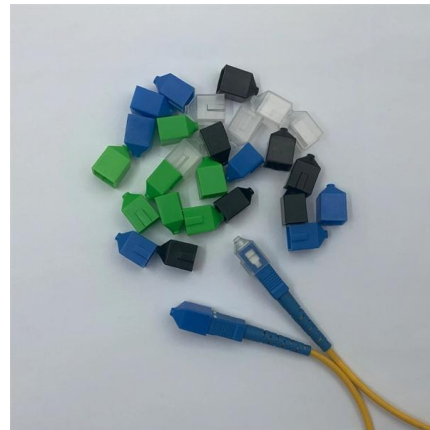

Fiber Optic Patch Cables for Sale , Cables on Demand

Fiber Optic Patch Cables Buy Amphenol Fiber Optic Patch Cables Factory-Direct from Cables on Demand! With 4 decades of fiber optic interconnect

[Contact Us](#)