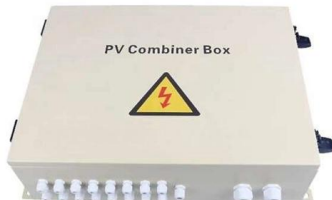

SA Series Illumination ABS Box

SA Series Illumination ABS Box, Find Details and Price about Distribution Box Cabinet from SA Series Illumination ABS Box - Elecal Electric Appliance Co., Ltd.

[Contact Us](#)