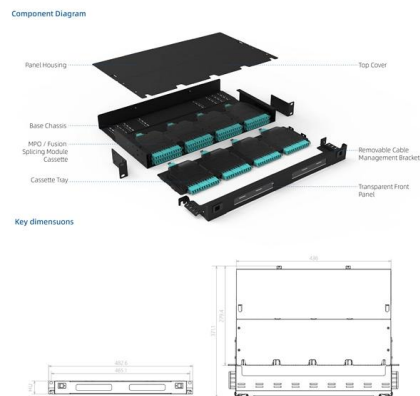

SA Series Distribution Box_HUAJIA ELECTRICAL (GROUP) CO.,LTD.

SA series is a service facility mounted indoor and outdoor which are used in the distribution of decoration projects and so on, the max capacity is 100A. Copyright © HUAJIA ELECTRICAL

[Contact Us](#)

zonEX sa sEriEs Junction BoXEs