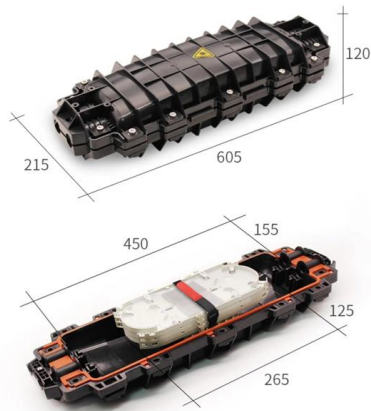

Why Your Modem and Router Lights Are Blinking

The LEDs on your modem, optical network terminal (ONT), router, or modem/router combo (gateway) are most likely blinking because they're

[Contact Us](#)

How to Connect Fiber Optic Cable to Router: Top 5

Learn how to connect fiber optic cable to router with our step-by-step guide. Optimize your home network for speed and reliability!

[Contact Us](#)

5 Ways To Fix Blinking Light On Router

When you're facing networking issues, the lights on your router can be very helpful for narrowing down the exact cause and resolving the problem.

[Contact Us](#)