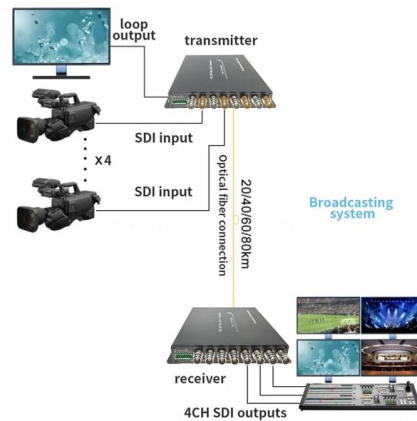

Cable Tray Installation

Learn everything about cable tray installation with our complete guide. Discover types, steps, and safety tips for efficient electrical cable management.

[Contact Us](#)