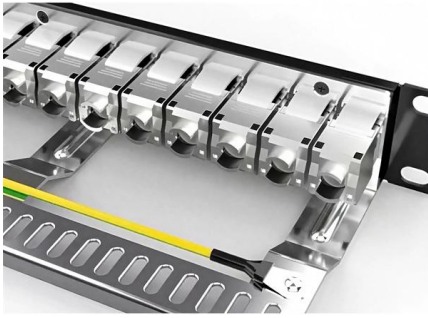

Cable Supports

Each support consists of two Roof-Pro TAB bases, with an open-channel beam at widths of either 500mm, 750mm or 1000mm. When it comes to the largest runs of

[Contact Us](#)

Cable Tray Systems - CableOrganizer

Cable tray systems are the perfect solution for running large quantities of power or data cables overhead or under-floor. Also known as baskets, trunking, or cable

[Contact Us](#)

Cable Supports

Cable Tray & Ladder Supports For smaller cable volumes, Roof-Pro's TAB-C support utilises a single, broad base that provides effective and non-penetrative support

[Contact Us](#)

Rooftop Cable Tray Support Kits Systems

Rooftop cable tray supports various cable runs with self-splicing covers, eliminating splice needs for easy rooftop protection.

[Contact Us](#)