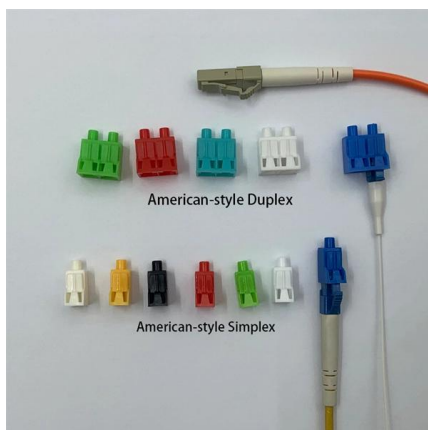

Outdoor Cut Outs and Distribution Boxes

Our Products Lucy Electric's range of low voltage outdoor cut outs and distribution boxes is engineered for durability, safety, and ease of installation in demanding

[Contact Us](#)