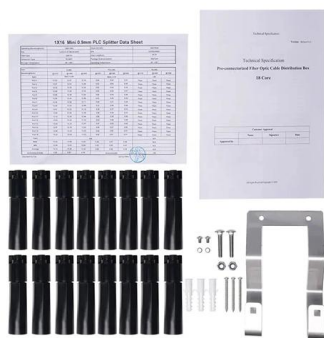

Electricity meter boxes

An electricity meter box provides a secure waterproof container for your electrical equipment. There are different styles of meter boxes depending on your

[Contact Us](#)