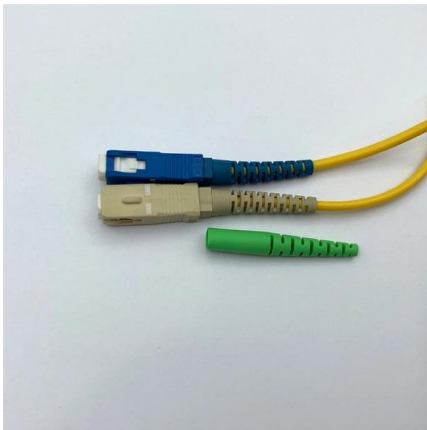

Electric & Gas Meter Boxes , Travis Perkins

Shop a wide selection of meter boxes at Travis Perkins. These meter boxes will protect gas and electric meters safely and securely from the elements.

[Contact Us](#)

The Cure for Stolen Packages Is Here, If Only Delivery

Smart delivery boxes keep packages safe and alert you when they arrive. But in our testing, they're only as useful as the delivery person who uses

[Contact Us](#)

How to Choose a House Distribution Box , CHINT global

A well-chosen distribution box ensures the safety and efficiency of your household electrical system. This article guides you through selecting a

[Contact Us](#)