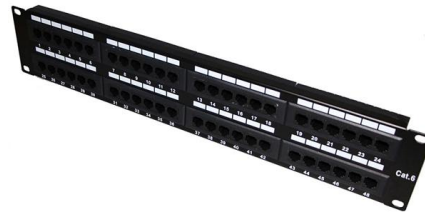

Post Boxes For Houses , Great Selection , Mailbox Mania

With most mailboxes available on a next working day (free delivery over £100.00 UK mainland only, unless stated otherwise), you will receive your new postbox

[Contact Us](#)

Aluminum Mailbox and Post Combo Kit With Solar Light

BEAUTIFUL DESIGNS: Brightlight's Mailboxes for Outside With Post and Solar Mailbox Light kits provide a simple solution for all homes, neighborhoods, and

[Contact Us](#)

Amazon Best Sellers: Best Package Drop Boxes & Lockers

Discover the best Package Drop Boxes & Lockers in Best Sellers. Find the top 100 most popular items in Amazon Tools & Home Improvement Best Sellers.

[Contact Us](#)