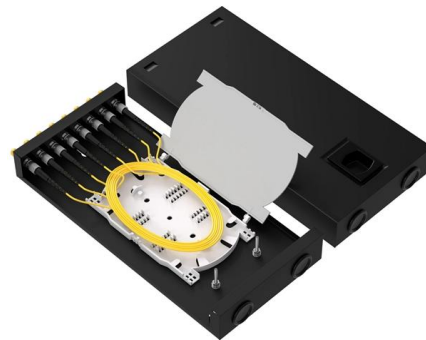

Resident Evil 4 Power Distribution Box

Resident Evil 4 Power Distribution Box

Solve Power Puzzle and Electronic Locks in Resident

It would be best if you first found the Electronic Locks Switchboards to solve the Power Puzzle. On interacting with it, you will discover rotatable nodes

[Contact Us](#)

How to Restart the Power Distribution Units in Resident

How to Restart the First Power Distribution Unit in Resident Evil Requiem After trying to open the hatch, you will see that it fails. This prompts you

[Contact Us](#)

Resident Evil 4 Electronic Lock Terminal in Dissection

Resident Evil 4 Electronic Lock Terminal in Dissection video guide shows you how to power up the console that allows you to enter the room and get the level

How to Solve Power Puzzles and Electronic Locks

You can solve power puzzles in Resident Evil 4 Remake (RE4) by rotating each node to connect the power lines. Learn how to solve all power

[Contact Us](#)