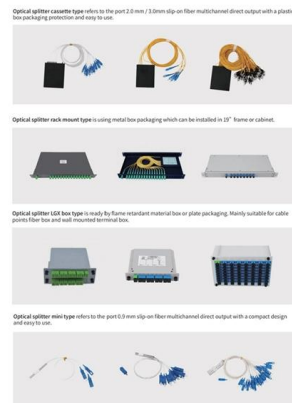

To solve Power puzzles, you will need to first interact with the power terminal and check the route of the power being supplied. In the top left, you will

[Contact Us](#)

Resident Evil 4 Remake: All Electronic Lock Power

Here's everything you need to know to solve the difficult Electronic Lock puzzles that are in the Resident Evil 4 remake on Professional difficulty.

[Contact Us](#)

All Resident Evil 4 Remake power puzzle solutions

The Resident Evil 4 Remake power puzzle for those playing on Standard or Assisted mode, or the trickier puzzle found on Hardcore or Professional.

[Contact Us](#)

How & Where to Find All 3 Power Distribution Units in Resident Evil