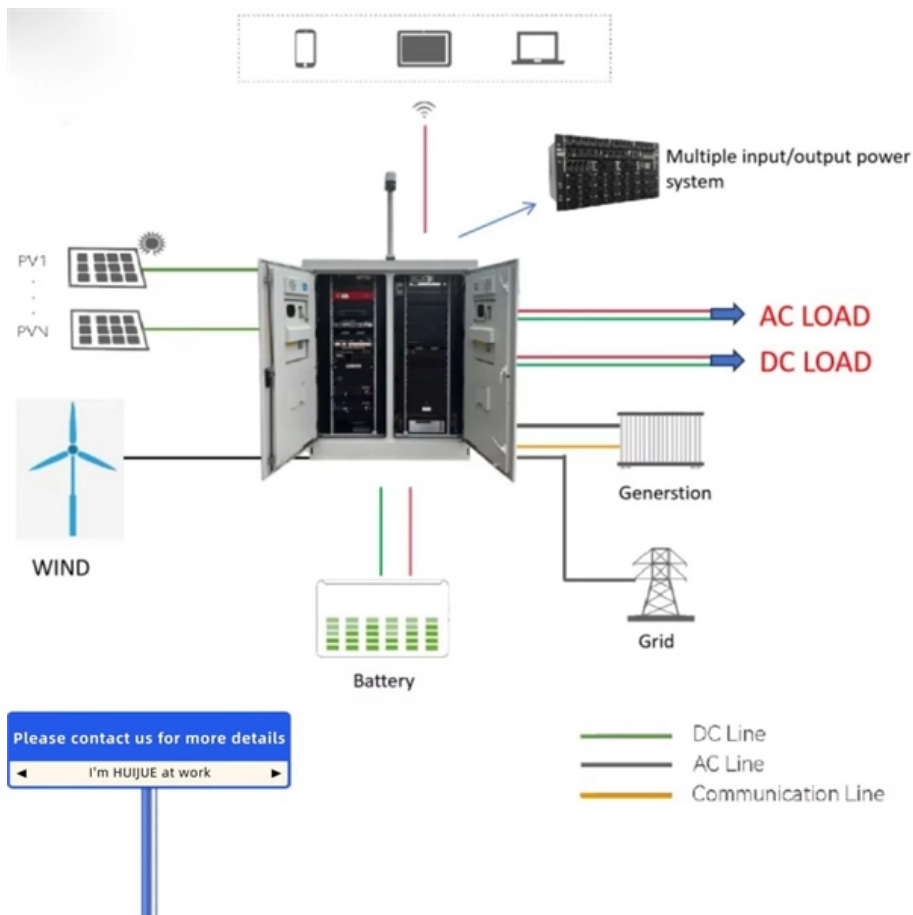

Resident Evil 4 Power Distribution Box

Resident Evil 4 Power Distribution Box

Solve Power Puzzle and Electronic Locks in Resident

It would be best if you first found the Electronic Locks Switchboards to solve the Power Puzzle. On interacting with it, you will discover rotatable nodes

[Contact Us](#)

How to Restart the Power Distribution Units in Resident

How to Restart the First Power Distribution Unit in Resident Evil Requiem After trying to open the hatch, you will see that it fails. This prompts you

[Contact Us](#)

Resident Evil 4 Electronic Lock Terminal in Dissection

Resident Evil 4 Electronic Lock Terminal in Dissection video guide shows you how to power up the console that allows you to enter the room and get the level