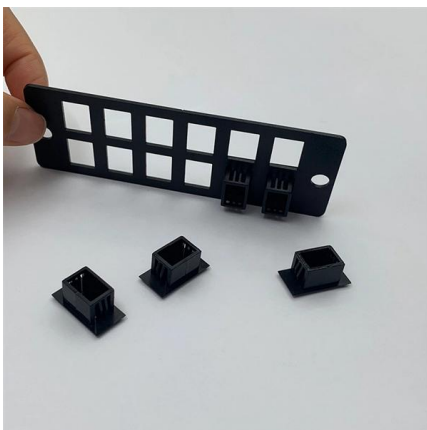

The FOA Reference For Fiber Optics

Outside Plant Fiber Optic Cable Jump To: Fiber Optic Cable Construction Fiber Optic Cable Types Cable Design Criteria Choosing Cables Cable Types: (L>R):

[Contact Us](#)