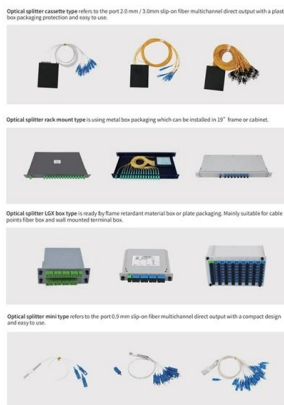

How to Build Your NVQ Level 3 Electrical Portfolio:

Complete guide to building your NVQ 2357 electrical portfolio with practical examples, evidence requirements, unit-by-unit guidance, and photo

[Contact Us](#)

NEC Compliance for Junction Boxes: E-abel's

NEC Requirements for Junction Boxes The NEC is widely recognized as the definitive standard for electrical safety in the United States. It defines strict

[Contact Us](#)

Honeywell Building Technologies

Hier sollte eine Beschreibung angezeigt werden, diese Seite lässt dies jedoch nicht zu.

[Contact Us](#)