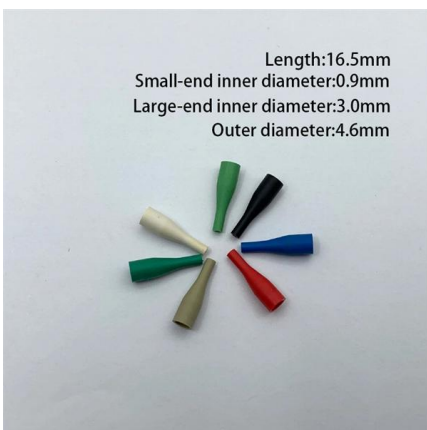

Lux Meter Calibration Services in Mumbai

Looking for Lux Meter Calibration Services in Mumbai? Our NABL accredited laboratory provides high-precision calibration services following ISO 17025:2017 standards. We ensure that your lux meters

[Contact Us](#)

Digital Blackbody Calibration Source IR-R24 : CHINO,

Get Digital Blackbody Calibration Source IR-R24 : CHINO, For Industrial at best price in Navi Mumbai, Maharashtra by Chino Corporation India Private Limited and

[Contact Us](#)

Lamps and Luminaries , TÜV SÜD in India

TÜV SÜD offers electrical safety testing for Lamps & Luminaries at TÜV SÜD Global Testing hub in Bangalore.

[Contact Us](#)

Home , Radimage India

Home , Radimage India 12+ years of illustrious legacy About Radimage Healthcare Radimage Healthcare India Pvt. Ltd. stands at the forefront of radiation calibration services in India. Established

[Contact Us](#)