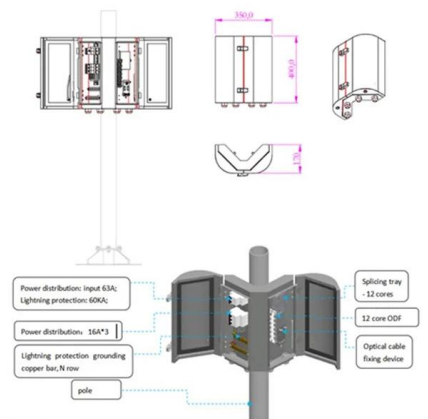

8 Port Fiber Switch 10/100/1000M RJ45 and 2-port

Our 8-port fiber switch offers stable performance and excellent quality. It is ideal for a small optical ethernet and optical networks with specialist needs.

[Contact Us](#)

DIGITUS 10 Zoll 8-Port Rackmount GB Ethernet Switch

Niedrige Kosten, einfache Handhabung und hohe Leistung sind die Stärken des DIGITUS® Gigabit Ethernet 8-Port Switches und machen ihn so zu einer

[Contact Us](#)

CableRack 8 Port SFP Unmanaged Ethernet Optical

CableRack 8 Port SFP Unmanaged Ethernet Optical Switch with One 1000M Gigabit UTP Port Convert RJ45 Ethernet to Gigabit Fiber with Zero Setup Use as a stand

[Contact Us](#)