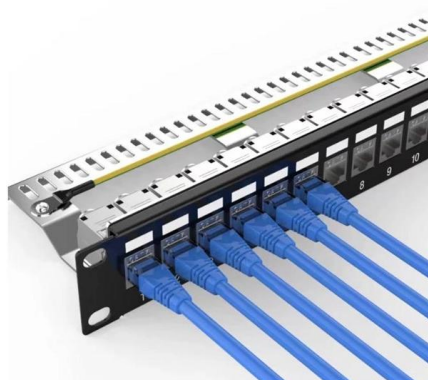

Comnet 3 Slot Gigabit Managed Switch

ComNet 3 Slot Gigabit Managed Switch - Chassis Only The ComNet (TM) CWGE24MODMS managed Ethernet switch chassis provides transmission of (24) Ethernet Ports with the use of three eight port

[Contact Us](#)

DIGITUS Gigabit Ethernet PoE+ Switch