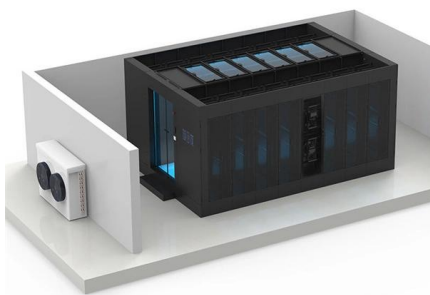

### Technical Article

The modular data center indicated here is built with a number of racks, UPSs, power distribution cabinets, power distribution units, air conditioners (in-row cooling) and

[Contact Us](#)

### Cold Aisle Containment in Data Centers , Subzero

Cold aisle containment systems use doors at aisle ends, ceiling panels or lids above racks, and structural frames to create enclosed zones where cold supply air flows

### Power distribution

Aisle containment is a combination of door and roof components which facilitate consistent separation of the hot and cold air in the data centre. Such separation is

[Contact Us](#)