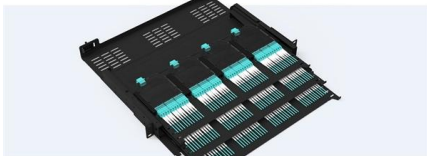

[Contact Us](#)

Pre-Terminated Patch Panel

- Standard 19" width
- Max 144 fibers in 1U
- Ultra-High Density Ready

Dual-act, easy install & maintain

Lightweight ABS NPO cassette

Premium sheet metal with matte coating