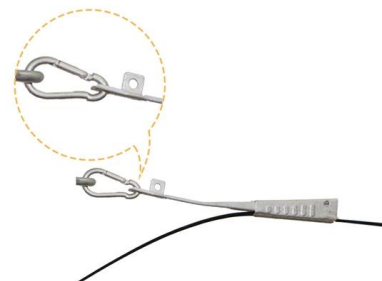

Iron Box Power Distribution

Iron Box can stock, build, or source just about any power cord. Some types of power cables they offer include generator, server, power distribution whips, splitter

[Contact Us](#)