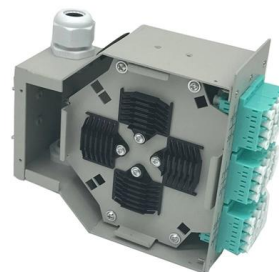

Underground Fiber Cable Fault Locator , Kingfisher

Cold Clamp precision long distance underground fiber optic cable fault locator Pinpoint long distance cable faults to [Contact Us](#)