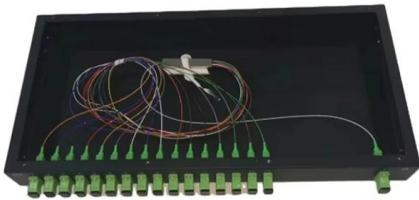

Network Attenuation 10pc

This 10-piece set features the unique yin and yang binaural design with 20dB attenuation, working at both 1310nm and 1550nm wavelengths. The female to male connectors make installation

[Contact Us](#)