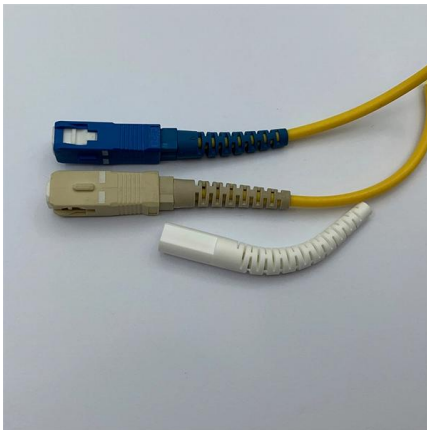

Blackmagic Design 3G SFP Optical Module ADPT-3GBI/OPT

Add an LC fiber optic connection to your Blackmagic Studio Camera, Teranex Converter, ATEM hardware, or any other professional device that supports SFP cages with this Blackmagic Design 3G

[Contact Us](#)

Adapter

Blackmagic 3G SFP Optical Module for BMD Optical Fiber (Fibre) Devices (BM-ADPT-3GBI-OPT) 3G optical fiber module for SD and HD to upgrade your Teranex Mini with fiber optic

[Contact Us](#)

Blackmagic Design 3G-SDI SFP Optical Module

The Blackmagic Design 3G-SDI SFP is a 3G optical fiber module that works in SD/HD and adds optical fiber connectivity to your Mini Converter Optical Fiber 12G.

[Contact Us](#)