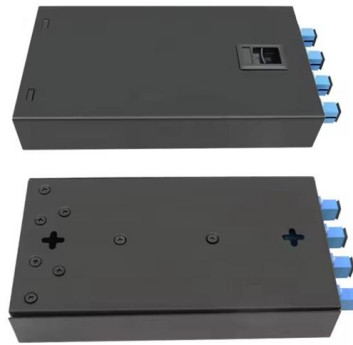

Blackmagic Design 3G SFP Optical Module ADPT-3GBI/OPT

Add an LC fiber optic connection to your Blackmagic Studio Camera, Teranex Converter, ATEM hardware, or any other professional device that supports SFP cages with this Blackmagic Design 3G

[Contact Us](#)

Adapter

Blackmagic 3G SFP Optical Module for BMD Optical Fiber (Fibre) Devices (BM-ADPT-3GBI-OPT) 3G optical fiber module for SD and HD to upgrade your Teranex Mini with fiber optic

[Contact Us](#)

Blackmagic Design 3G-SDI SFP Optical Module

The Blackmagic Design 3G-SDI SFP is a 3G optical fiber module that works in SD/HD and adds optical fiber connectivity to your Mini Converter Optical Fiber 12G.

[Contact Us](#)