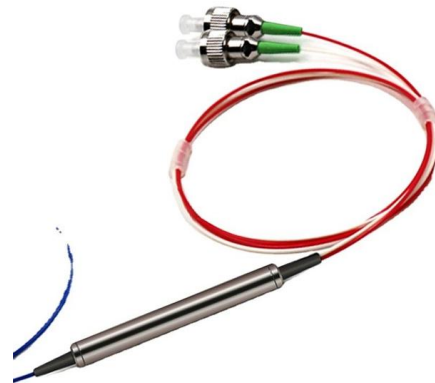

[Contact Us](#)

16/24/48 Core FTTH ABS Fiber Optic Terminal Box

The Fiber Optic Terminal Box is a comprehensive solution designed to simplify and optimize the connectivity of your FTTH communication network system.

[Contact Us](#)

Fiber Optic Box Outdoor 36 core FTTH Fiber Optic

FDB-36A is an excellent FTTH termination box with is designed for the FTTH optical network wiring, mainly for optical transmission terminal from end to end, fiber