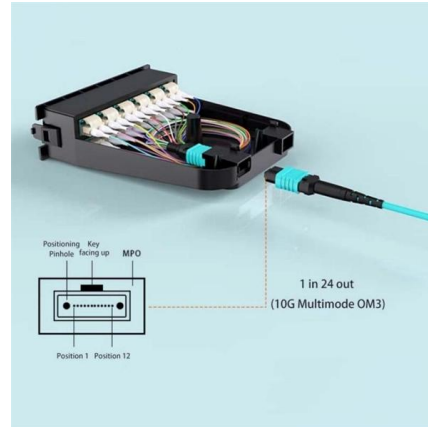

P2A-12S-ST 12-core 1U Pull

Product Overview The Haile 12-Port Fiber Optic Termination Box P2A-12S-ST is a 1U pull-out rack-mounted fiber optic box designed for single-mode fiber optic networks. With a capacity of 12 cores,

[Contact Us](#)

36 Port Wall Mounted Fiber Optic Box

Unisol 36 port wall mounted fiber optic box for secure, high-density fiber management in tight spaces. Ideal for telecom and FTTx networks.

[Contact Us](#)

Contact Us

For datasheets, pricing, or custom fiber access solutions, please visit:
<https://frindel.es>