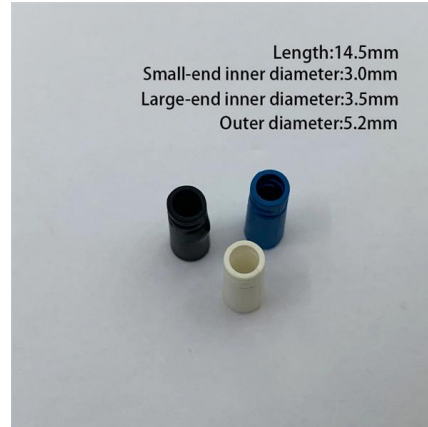

25 Gigabit Passive Optical Network PON Equipment

Major companies operating in the 25G passive optical network (PON) equipment market are focusing on developing advanced products such as Quillion chipset

[Contact Us](#)

Proxy Servers 101: Definition, Types, and Uses

What is a proxy server? Learn about proxy types, security benefits, limitations, and enterprise deployment best practices.

[Contact Us](#)

Blue Coat ProxySG 810 Proxy SG810-20/25-CS

Fast UK, EU and Worldwide Delivery with DHL Express and FedEx Home / Networking / Network Firewalls / Blue Coat ProxySG 810 Proxy SG810-20/25-CS

[Contact Us](#)