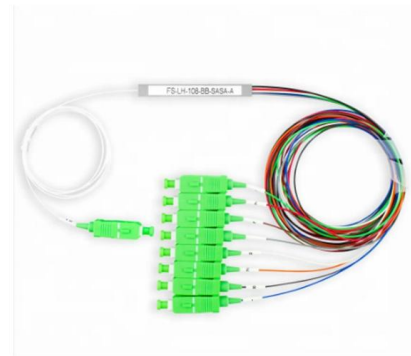

_Zhantong

We fully utilize the advantages of local mold supporting industry chain and plastic particle product chain to create our own manufacturing advantages. [View More.](#)

[Contact Us](#)

**Custom Cable Assembly Manufacturing ,
Fibertronics, Inc.**

One-Click(TM) Fiber Optic Cleaner for LC and MU Connectors - 1.25mm
One-Click(TM) Fiber Optic Cleaner for LC and MU Connectors - 1.25mm - Single-Push, 1000+

[Contact Us](#)

Contact Us

For datasheets, pricing, or custom fiber access solutions, please visit:
<https://frindel.es>