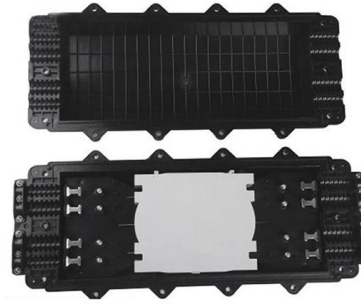

Principles and Functions of Optical Fiber Splice Boxes

Principles and Functions of Optical Fiber Splice Boxes

High-Speed Data Transmission with Fiber Optic Splice

Splice boxes bundle connected end devices on the active side to the loose tube cables of the backbone cabling. In principle, data does not exist on the

[Contact Us](#)

Introduction of optical cable splicing box enclosure

Provides the function of placing optical fiber connectors and storing the remaining optical fibers. When required, the cable splice closure should also

[Contact Us](#)

Fiber Splice Tray: Organizing and Protecting Fiber

Learn how Fiber Splice Trays organize and protect fiber optic splices. Discover their importance in maintaining network performance and reliability.

Outdoor Fiber Optic Splicing Boxes: A Simple Guide

Understanding Fiber Optic Splicing Boxes Fiber optic splicing boxes play a crucial role in the seamless transmission of data and information in modern