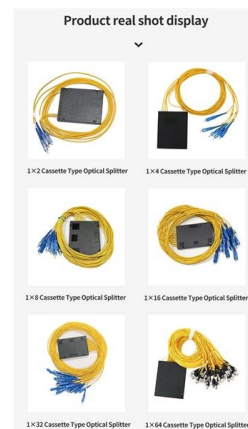

[Contact Us](#)

What are the classifications of optical cable splice boxes

In fact, the main function of optical cable splice boxes is generally speaking, the products of optical cable connection protection. It can be used in overhead, direct buried and pipeline laying

[Contact Us](#)

Principle of Fiber Optic Splicing: A Detailed Guide

The core principle of fiber optic splicing is to achieve low-loss, high-strength junctions between fiber ends. This involves three key steps: preparation,

[Contact Us](#)

Distributors: Splice Boxes & Optical Network Terminal

The splice box functions as a connection point between the fiber optic installation cable and pigtails. Within the splice cassette, the fiber optic cable is carefully