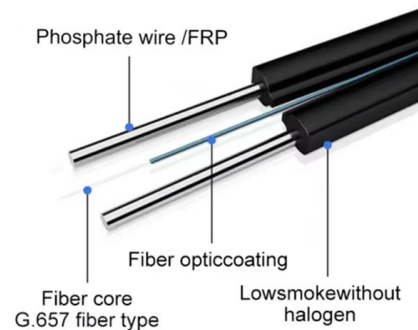

[Contact Us](#)

What is a Splice Closure in Fiber Splicing?

A Fiber Splice Closure (also known as a Joint Closure) is an essential device used to protect and manage optical fiber splicing points in modern optical

[Contact Us](#)

Splice Units|Fiber-Optic Splice

Our Splice Units are small-sized and good for managing fiber-optic cables inside enclosures.

[Contact Us](#)

Fiber Optic Splice Tray Types Explained

Engineering explanation of splice tray structures, organization methods, and mechanical protection principles in fiber distribution systems.

[Contact Us](#)

Optical Cable Terminal Box vs. Splice Box:

Each optical cable can be divided into several optical fibers, which are then transformed into a central equipment for transmitting optical fibers and